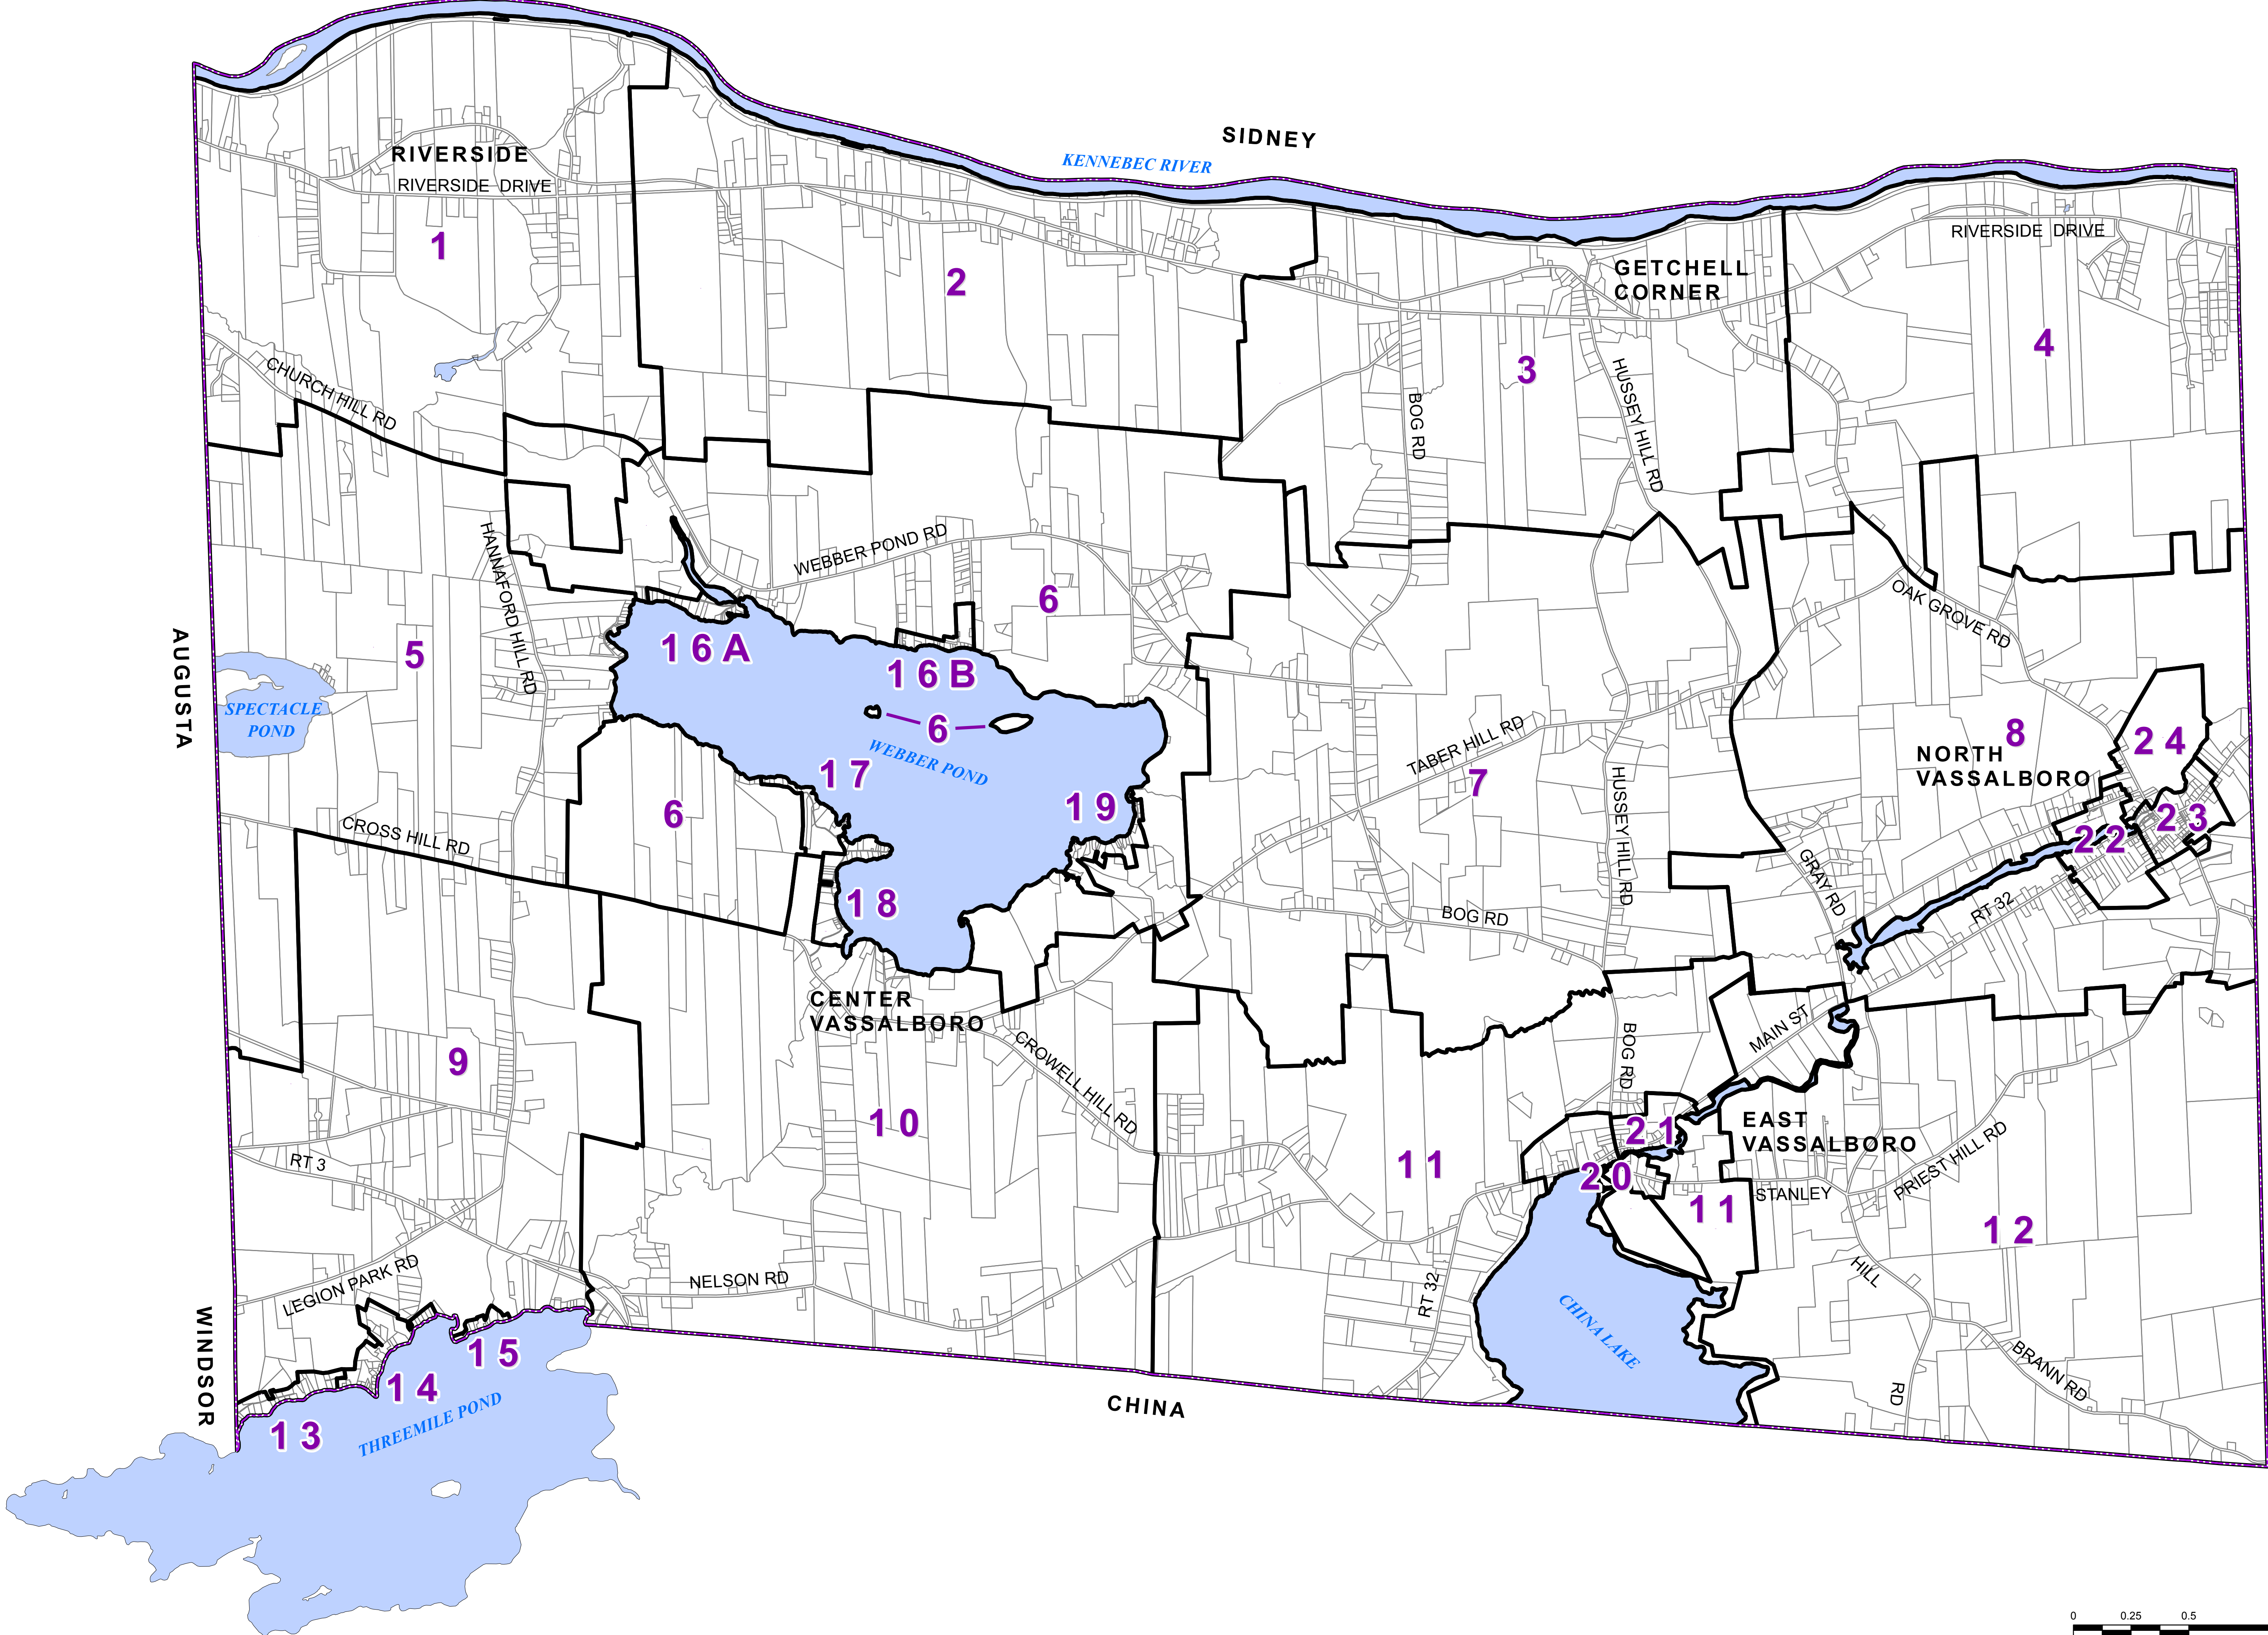

TOWN OF
VASSALBORO
KENNEBEC CO.
MAINE

INDEX

Printed: 9/7/2022
Effective Date: 4/1/2022