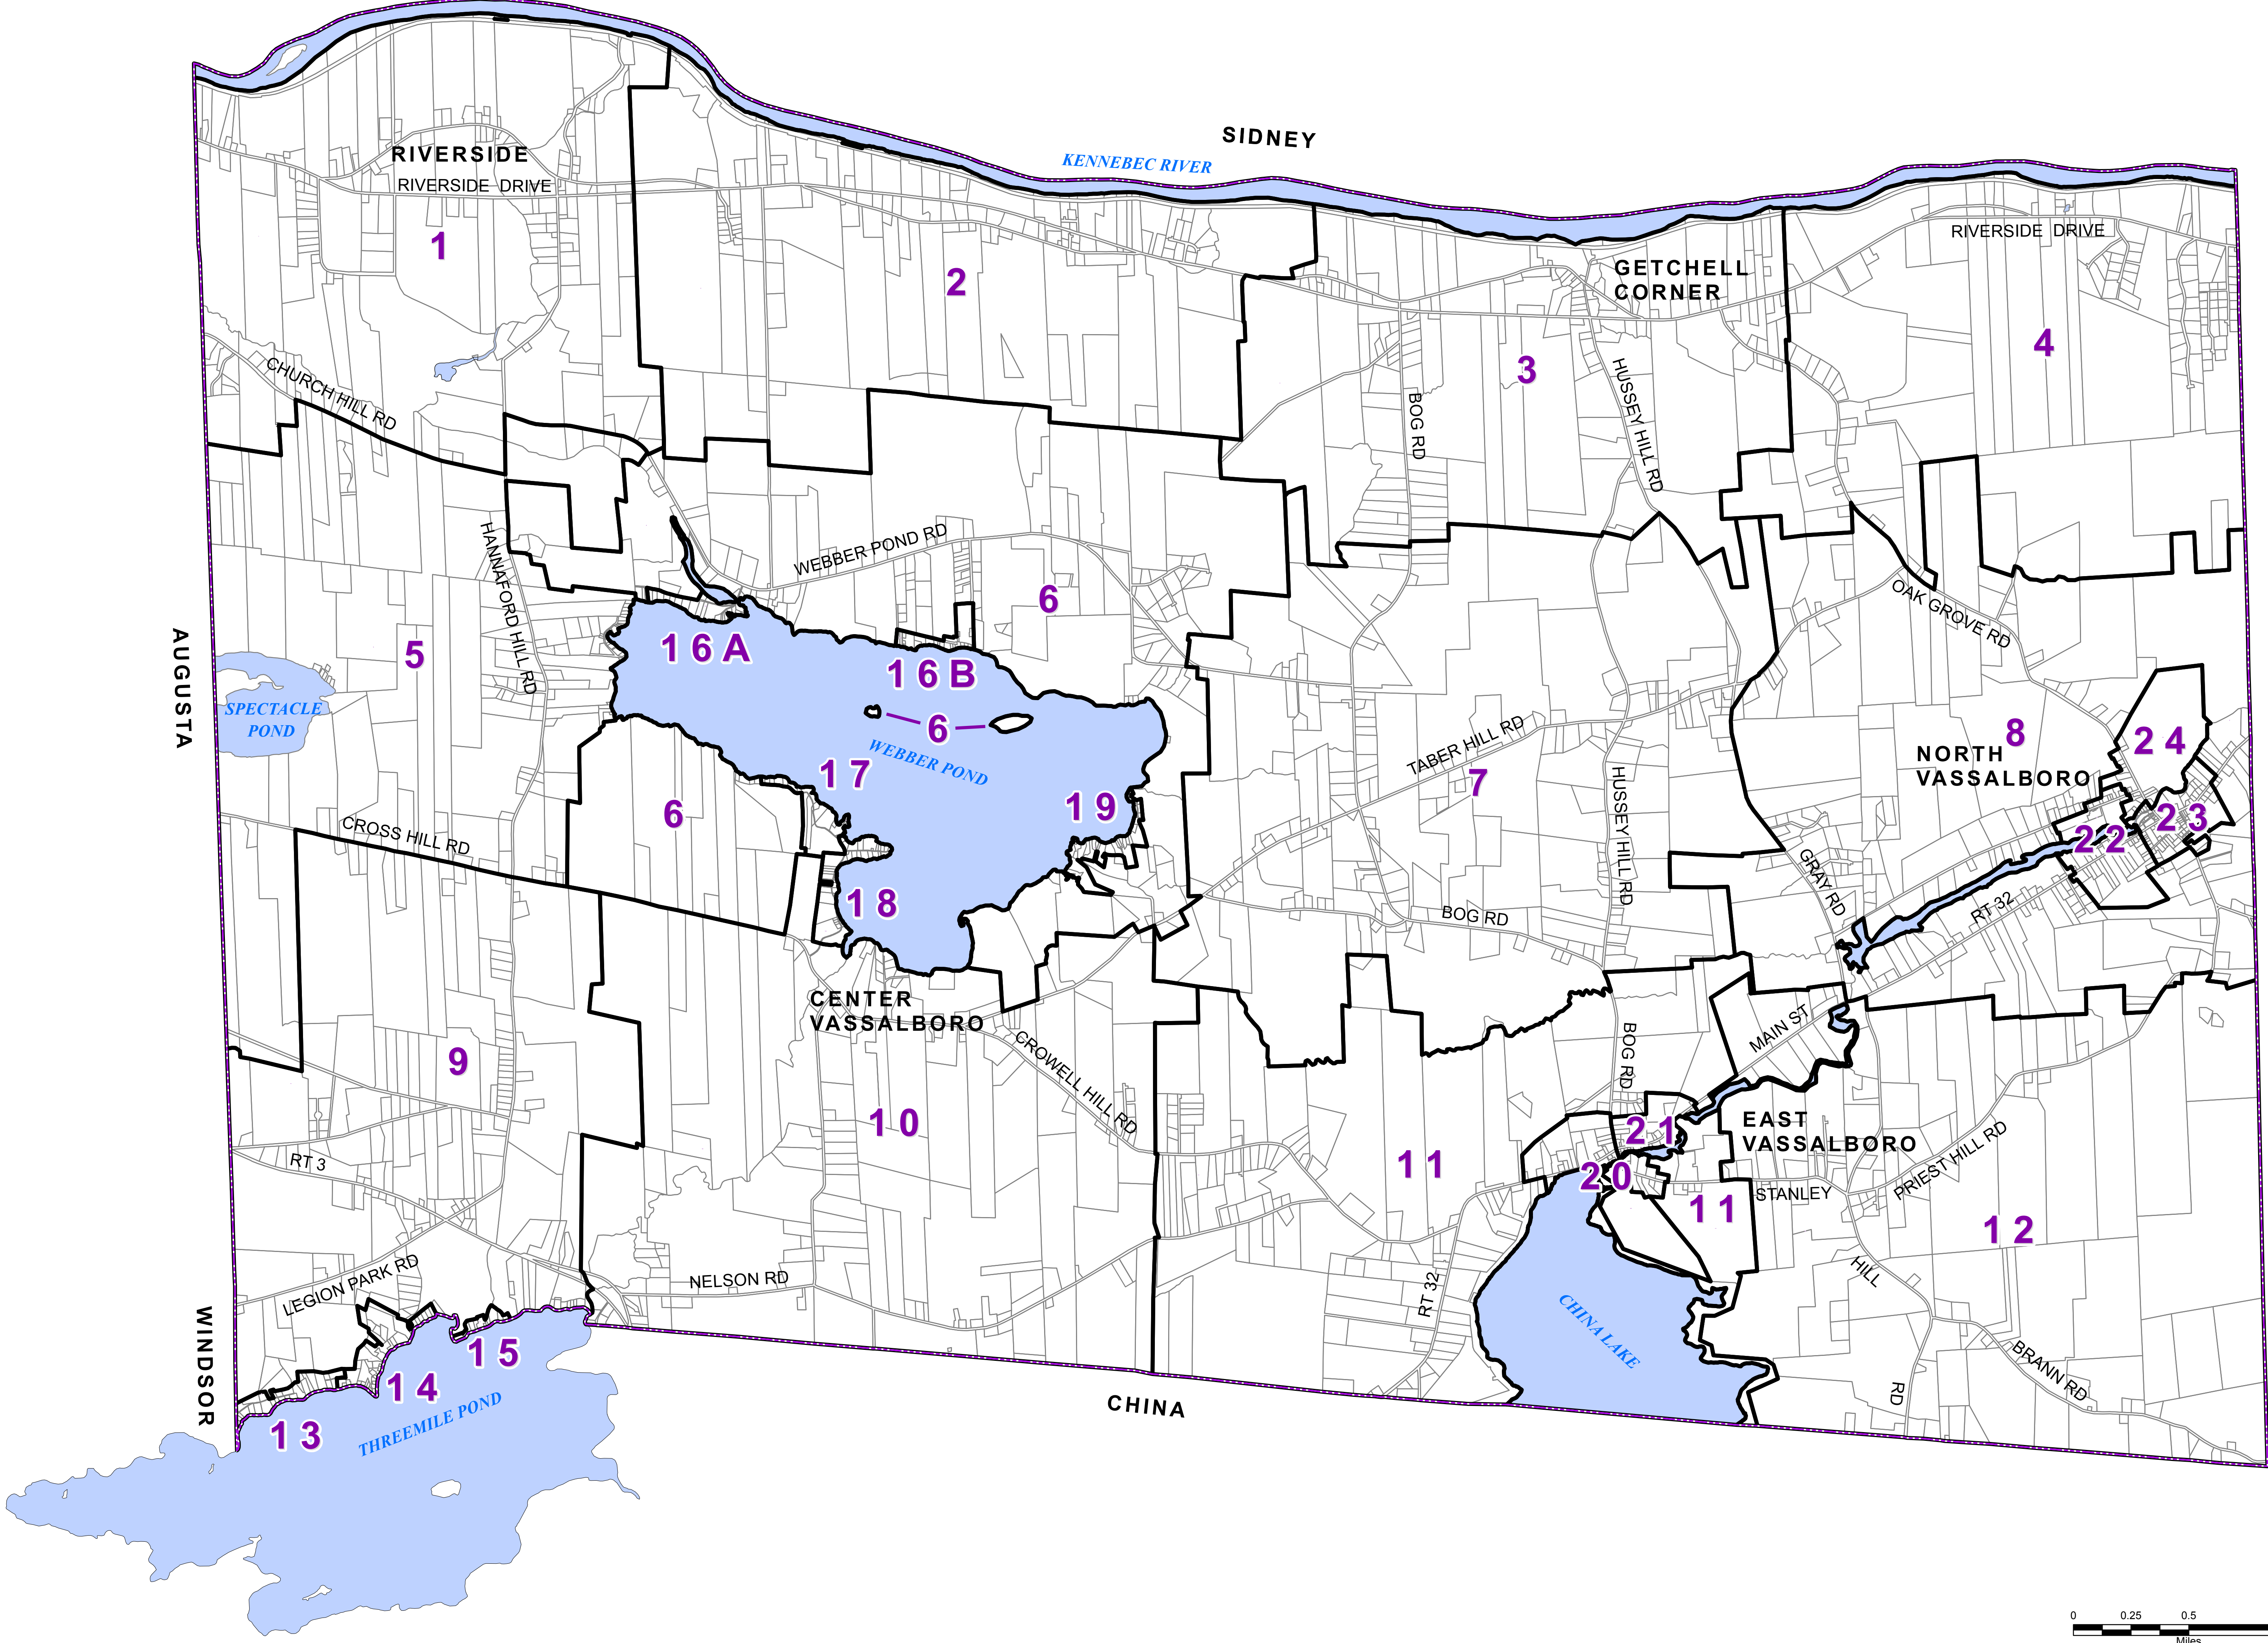

TOWN OF VASSALBORO
KENNEBEC CO. MAINE

INDEX

Printed: 9/29/2020
Effective Date: 4/1/2020