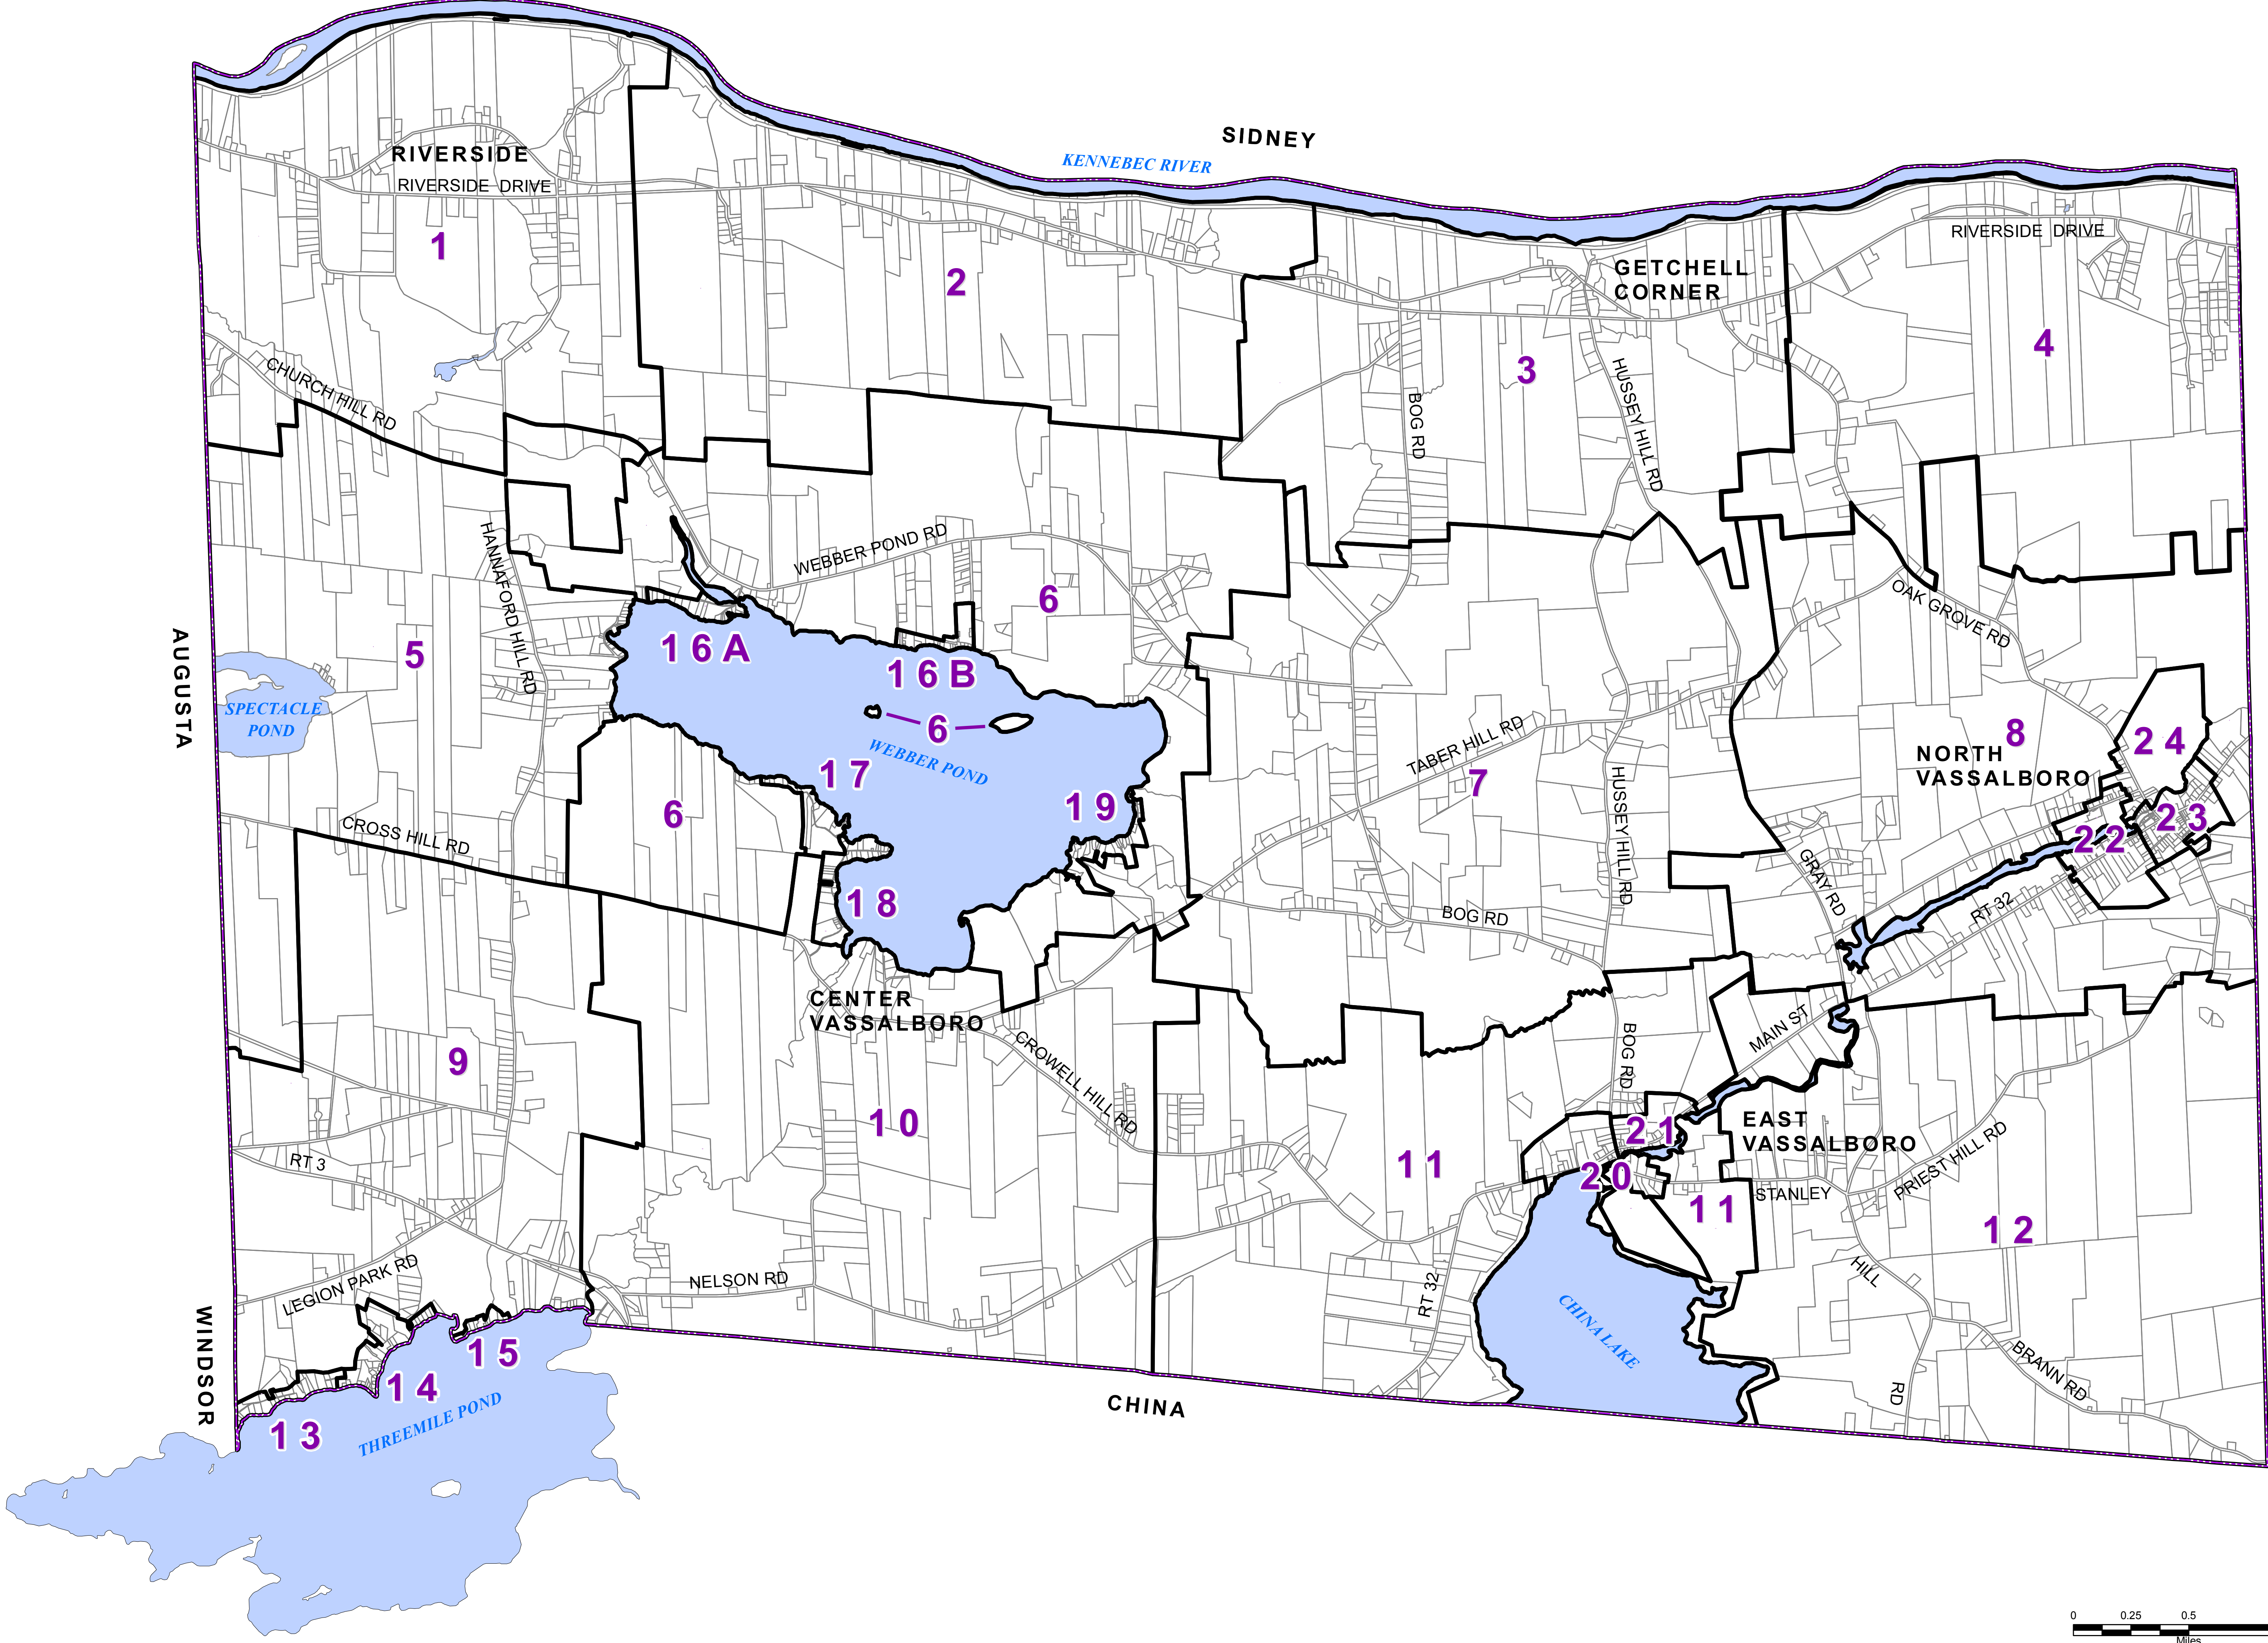

TOWN OF
VASSALBORO
KENNEBEC CO.
MAINE

INDEX

Printed: 11/3/2016
Effective Date: 4/1/2016